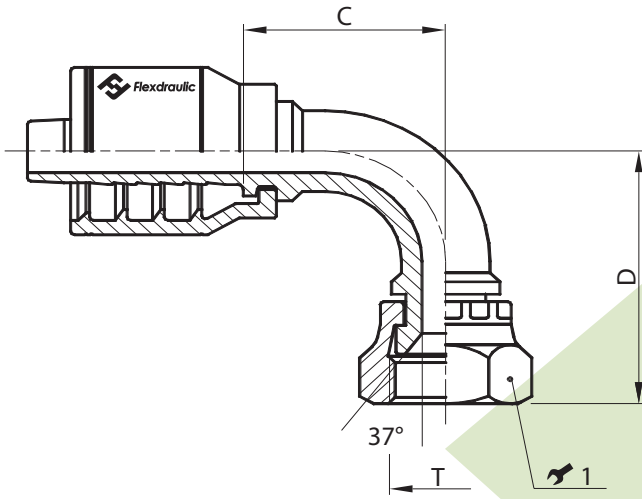

JIC

JIC 37° Female Swivel - 90° Elbow

One Piece Bite The Wire

Part #	Hose I.D.		JIC 37° (T)		Cutoff (C)	Drop (D)	Wrench	
	Inch	Size	Size	Thread	Inch	Inch	1 (Inch)	1 (mm)
A04-664	1/4"	-04	04	7/16" - 20	1.12"	1.37"	9/16"	-
A04-665	1/4"	-04	05	1/2" - 20	1.14"	1.59"	1 1/16"	17
A04-666	1/4"	-04	06	9/16" - 18	1.08"	1.45"	1 1/16"	-
A06-666	3/8"	-06	06	9/16" - 18	1.22"	1.24"	1 1/16"	-
A06-668	3/8"	-06	08	3/4" - 16	1.24"	1.60"	7/8"	-
A08-668	1/2"	-08	08	3/4" - 16	1.61"	1.60"	7/8"	-
A08-670	1/2"	-08	10	7/8" - 14	1.67"	2.06"	1 1/16"	27
A10-670	5/8"	-10	10	7/8" - 14	1.87"	2.43"	1 1/16"	27
A10-672	5/8"	-10	12	1 1/16" - 12	1.91"	2.41"	1 1/4"	32
A12-672	3/4"	-12	12	1 1/16" - 12	2.42"	2.85"	1 1/4"	32
A16-676	1"	-16	16	1 5/16" - 12	2.81"	3.43"	1 1/2"	38